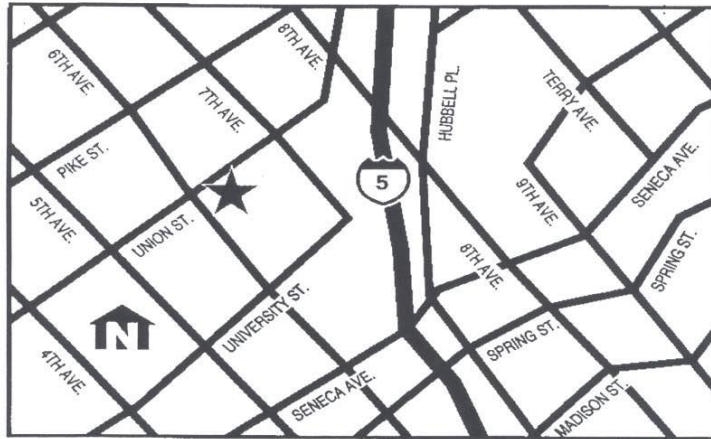

MAP & DIRECTIONS

HQ GLOBAL WORKPLACES

Two Union Square
601 Union Street
55th Floor
Seattle, WA 98101

Phone: (206) 652-3200

FAX: (206) 652-3205

Directions to Downtown Seattle Center

- Two Union Square is located at the southeast corner of the intersection of Union Street and 6th Avenue.

Directions heading I-5 South

- Exit Union Street
- Take an immediate left into the Two Union Square Building (before light at 6th Avenue)

Directions heading I-5 North from I-90 West – Take I-5 North Overpass from I-90 West

- Exit Madison Street
- Go straight to 2nd stop sign (Seneca)
- Turn left onto Seneca
- Turn right on 6th Avenue
- Turn right at University – soft right turn – **stay in left lane while turning** (if not will end up back on I-5)
- Take left lane into the Two Union Square parking garage

Directions heading I-5 North from the Airport

- Exit Seneca Street
- Turn right on 6th Avenue
- Turn right at University – soft right turn – **stay in left lane while turning** (if not will end up back on I-5)
- Take left lane into the Two Union Square parking garage